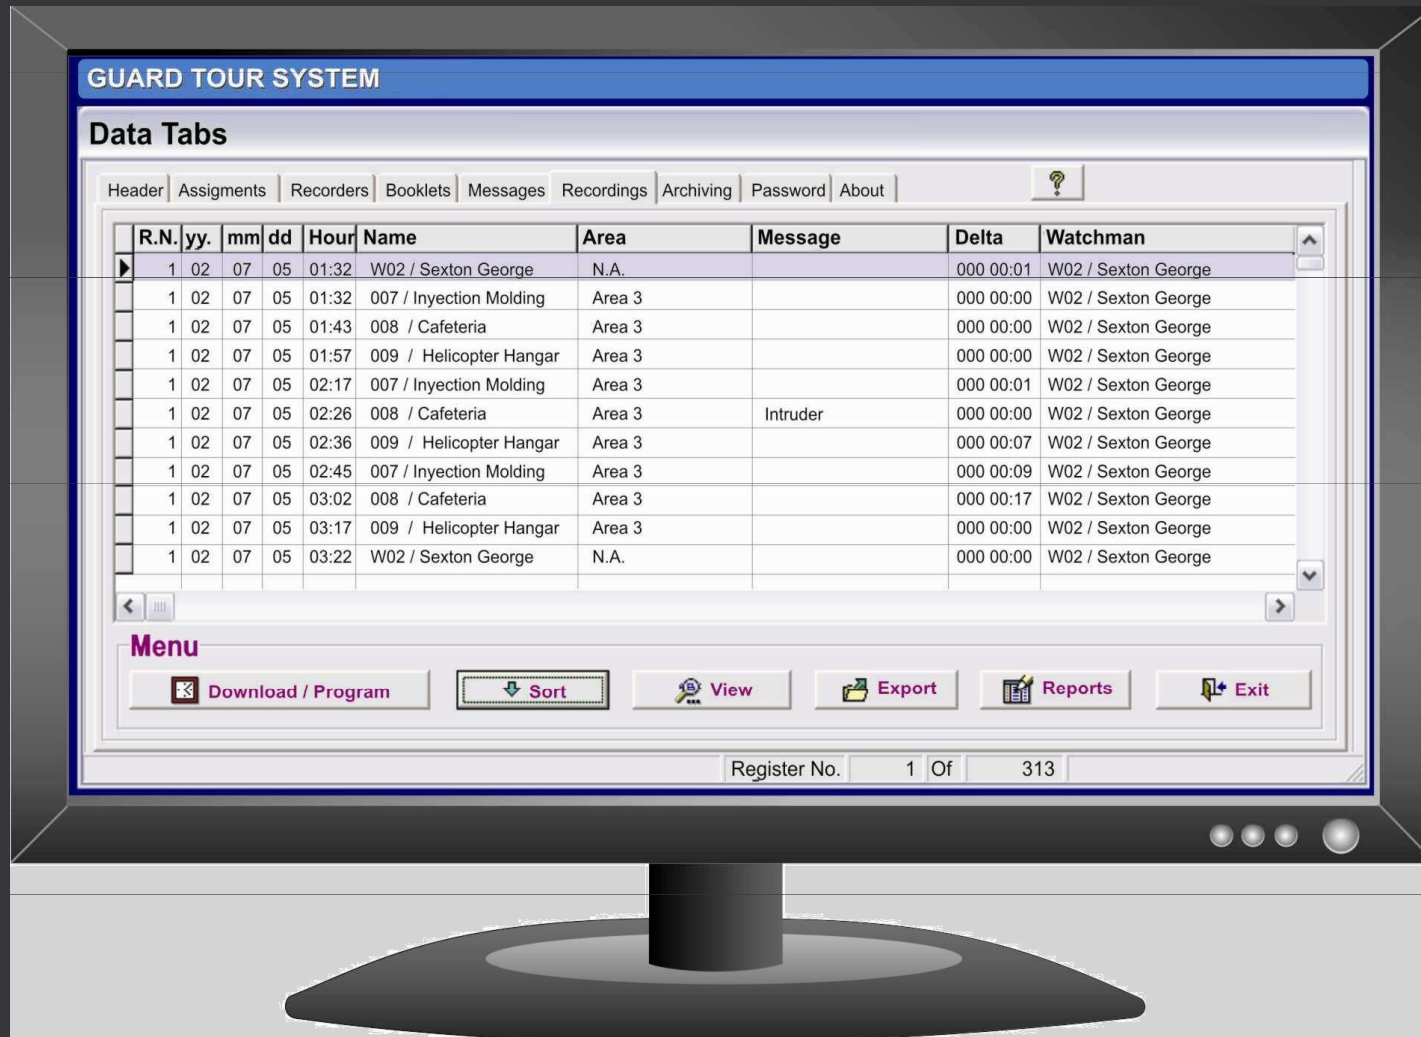

Capabilities:

Multiple Watchmen.

Multiple Supervisors.

Multiple Recorders.

Multiple Recording Stations.

Multiple Incident Messages (Keypad Booklet).

Access control (Log IN / Log OUT) of vehicles, equipment Etc.