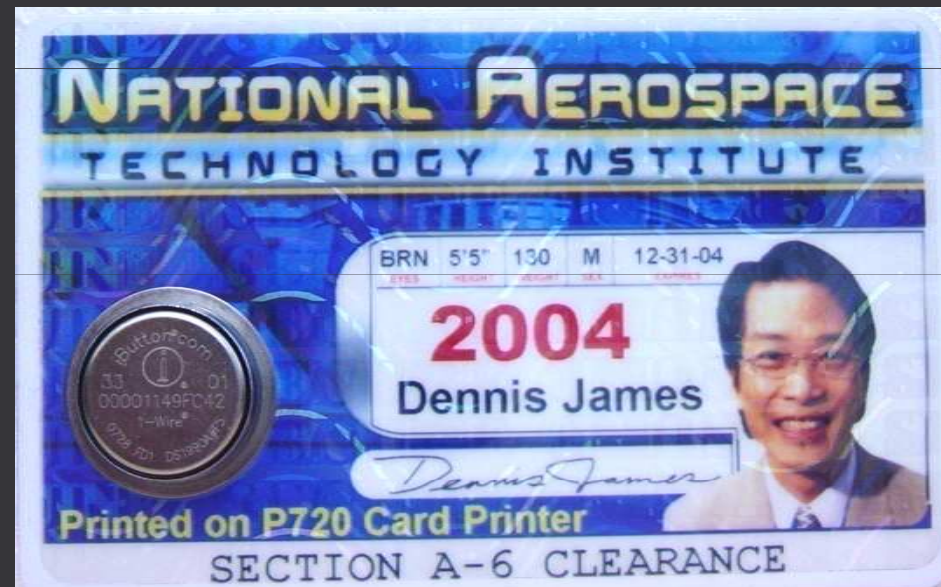

Metal Rings for Plastic Badges