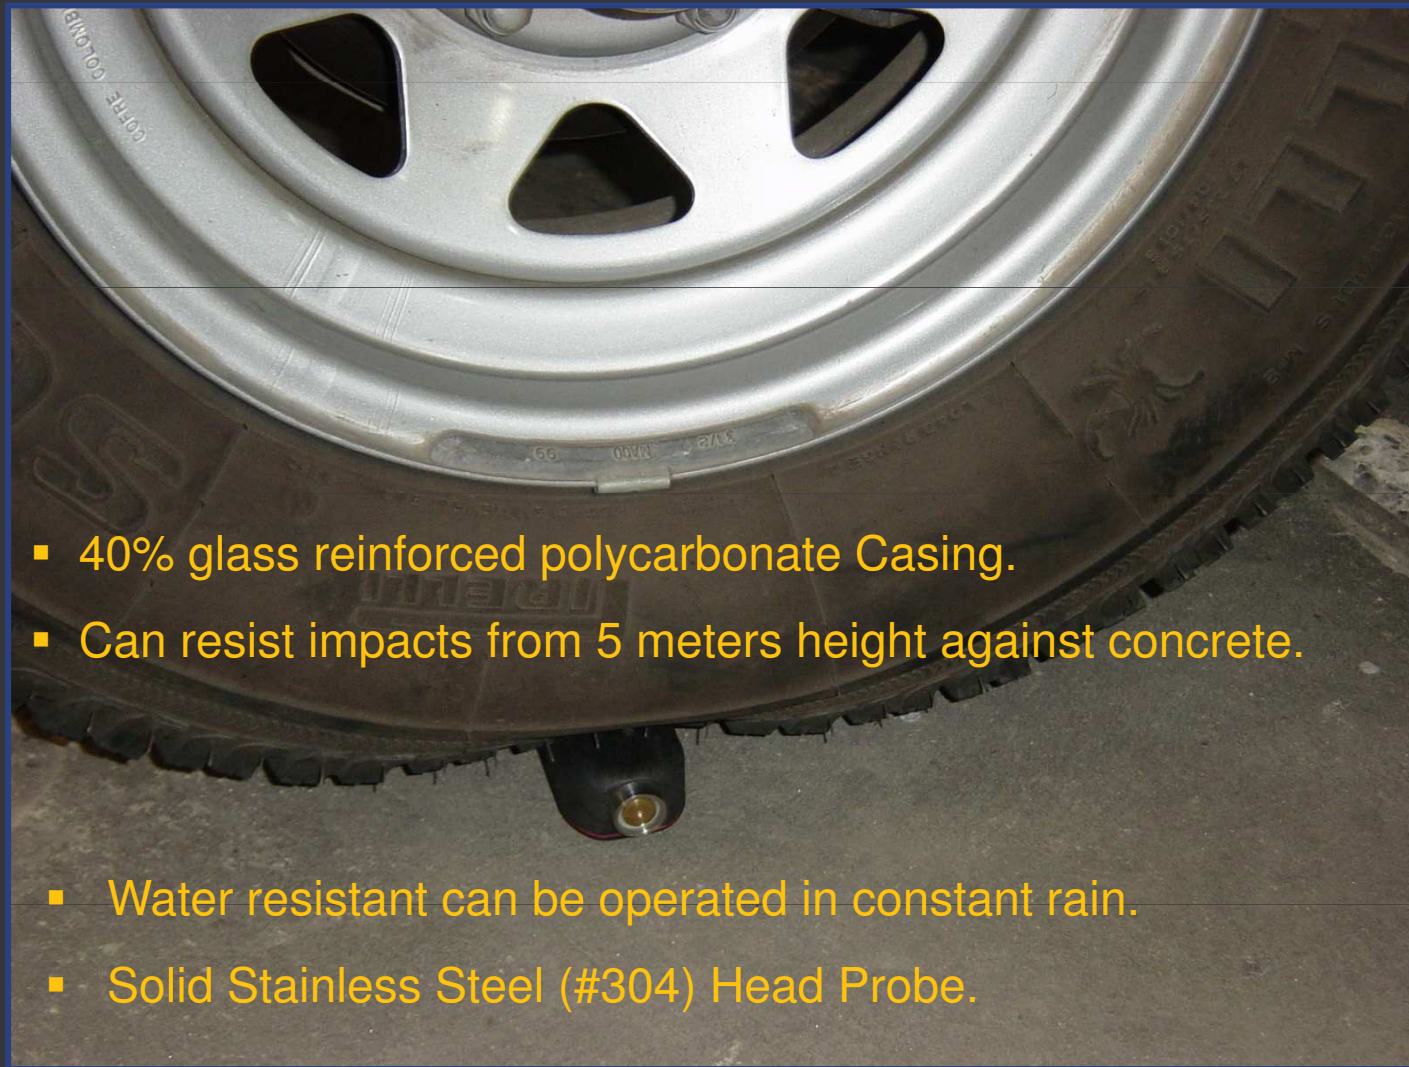

M6000 Recorder Features - 4

- 40% glass reinforced polycarbonate Casing.
- Can resist impacts from 5 meters height against concrete.
- Water resistant can be operated in constant rain.
- Solid Stainless Steel (#304) Head Probe.