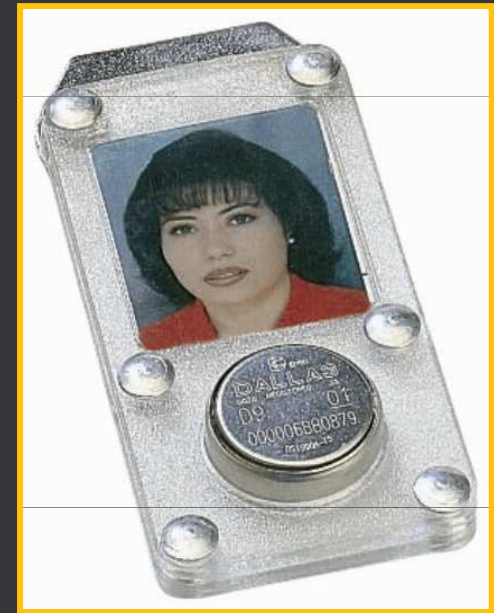

Polycarbonate Plates for:
Recording Station Mounts (with self thread screws).
Heavy Duty Supervisor Badges (with rivets and metal plate).

iButton Badge

- A heavy duty iButton Badge can be implemented with the said polycarbonate plates; it carries a special cavity to securely insert a photograph; can be mounted with a clothing clip or inserted into a key ring.