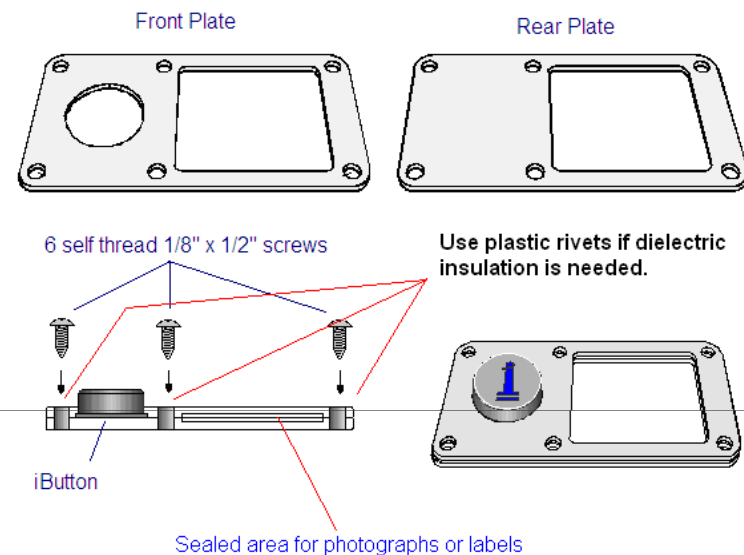

Polycarbonate Plates for:
Recording Station Mounts (with self thread screws).
Heavy Duty Supervisor Badges (with rivets and metal plate).

iButton Badge

- A heavy duty iButton Badge can be implemented with the said polycarbonate plates; it carries a special cavity to securely insert a photograph; can be mounted with a clothing clip or inserted into a key ring.