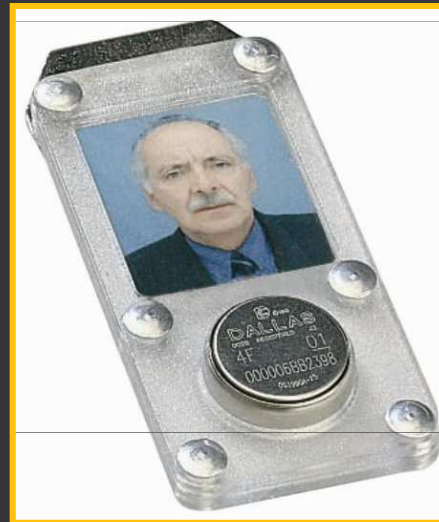

M6000 Recorder Features - 4

- 40% glass reinforced polycarbonate Casing.
- Can resist impacts from 5 meters height against concrete.
- Water resistant can be operated in constant rain.
- Solid Stainless Steel (#304) Head Probe.

Heavy Duty iButton holders (site recording stations)

- For outdoors and explosive environments the iButton based recording stations have two polycarbonate plates, a front plate and a rear plate (dielectric), this isolates the iButton from the surface to which it is mounted, (no spikes).

Polycarbonate Plates for:
Recording Station Mounts (with self thread screws).
Heavy Duty Supervisor Badges (with rivets and metal plate).

iButton Badge

- A heavy duty iButton Badge can be implemented with the said polycarbonate plates; it carries a special cavity to securely insert a photograph; can be mounted with a clothing clip or inserted into a key ring.