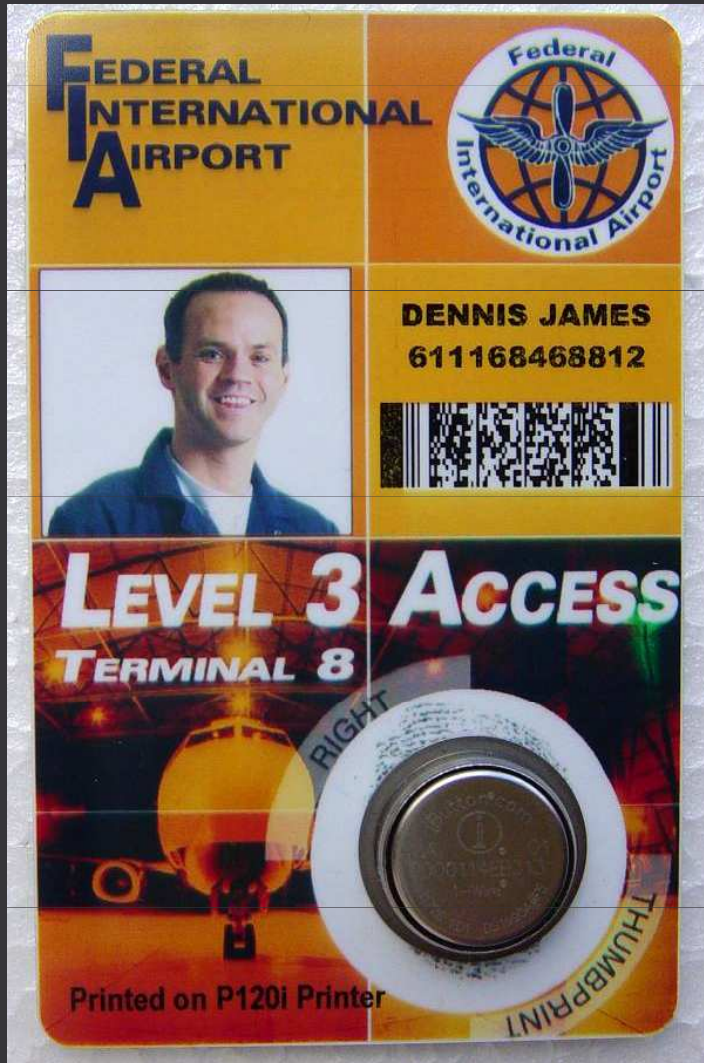

Metal Rings for Plastic Badges